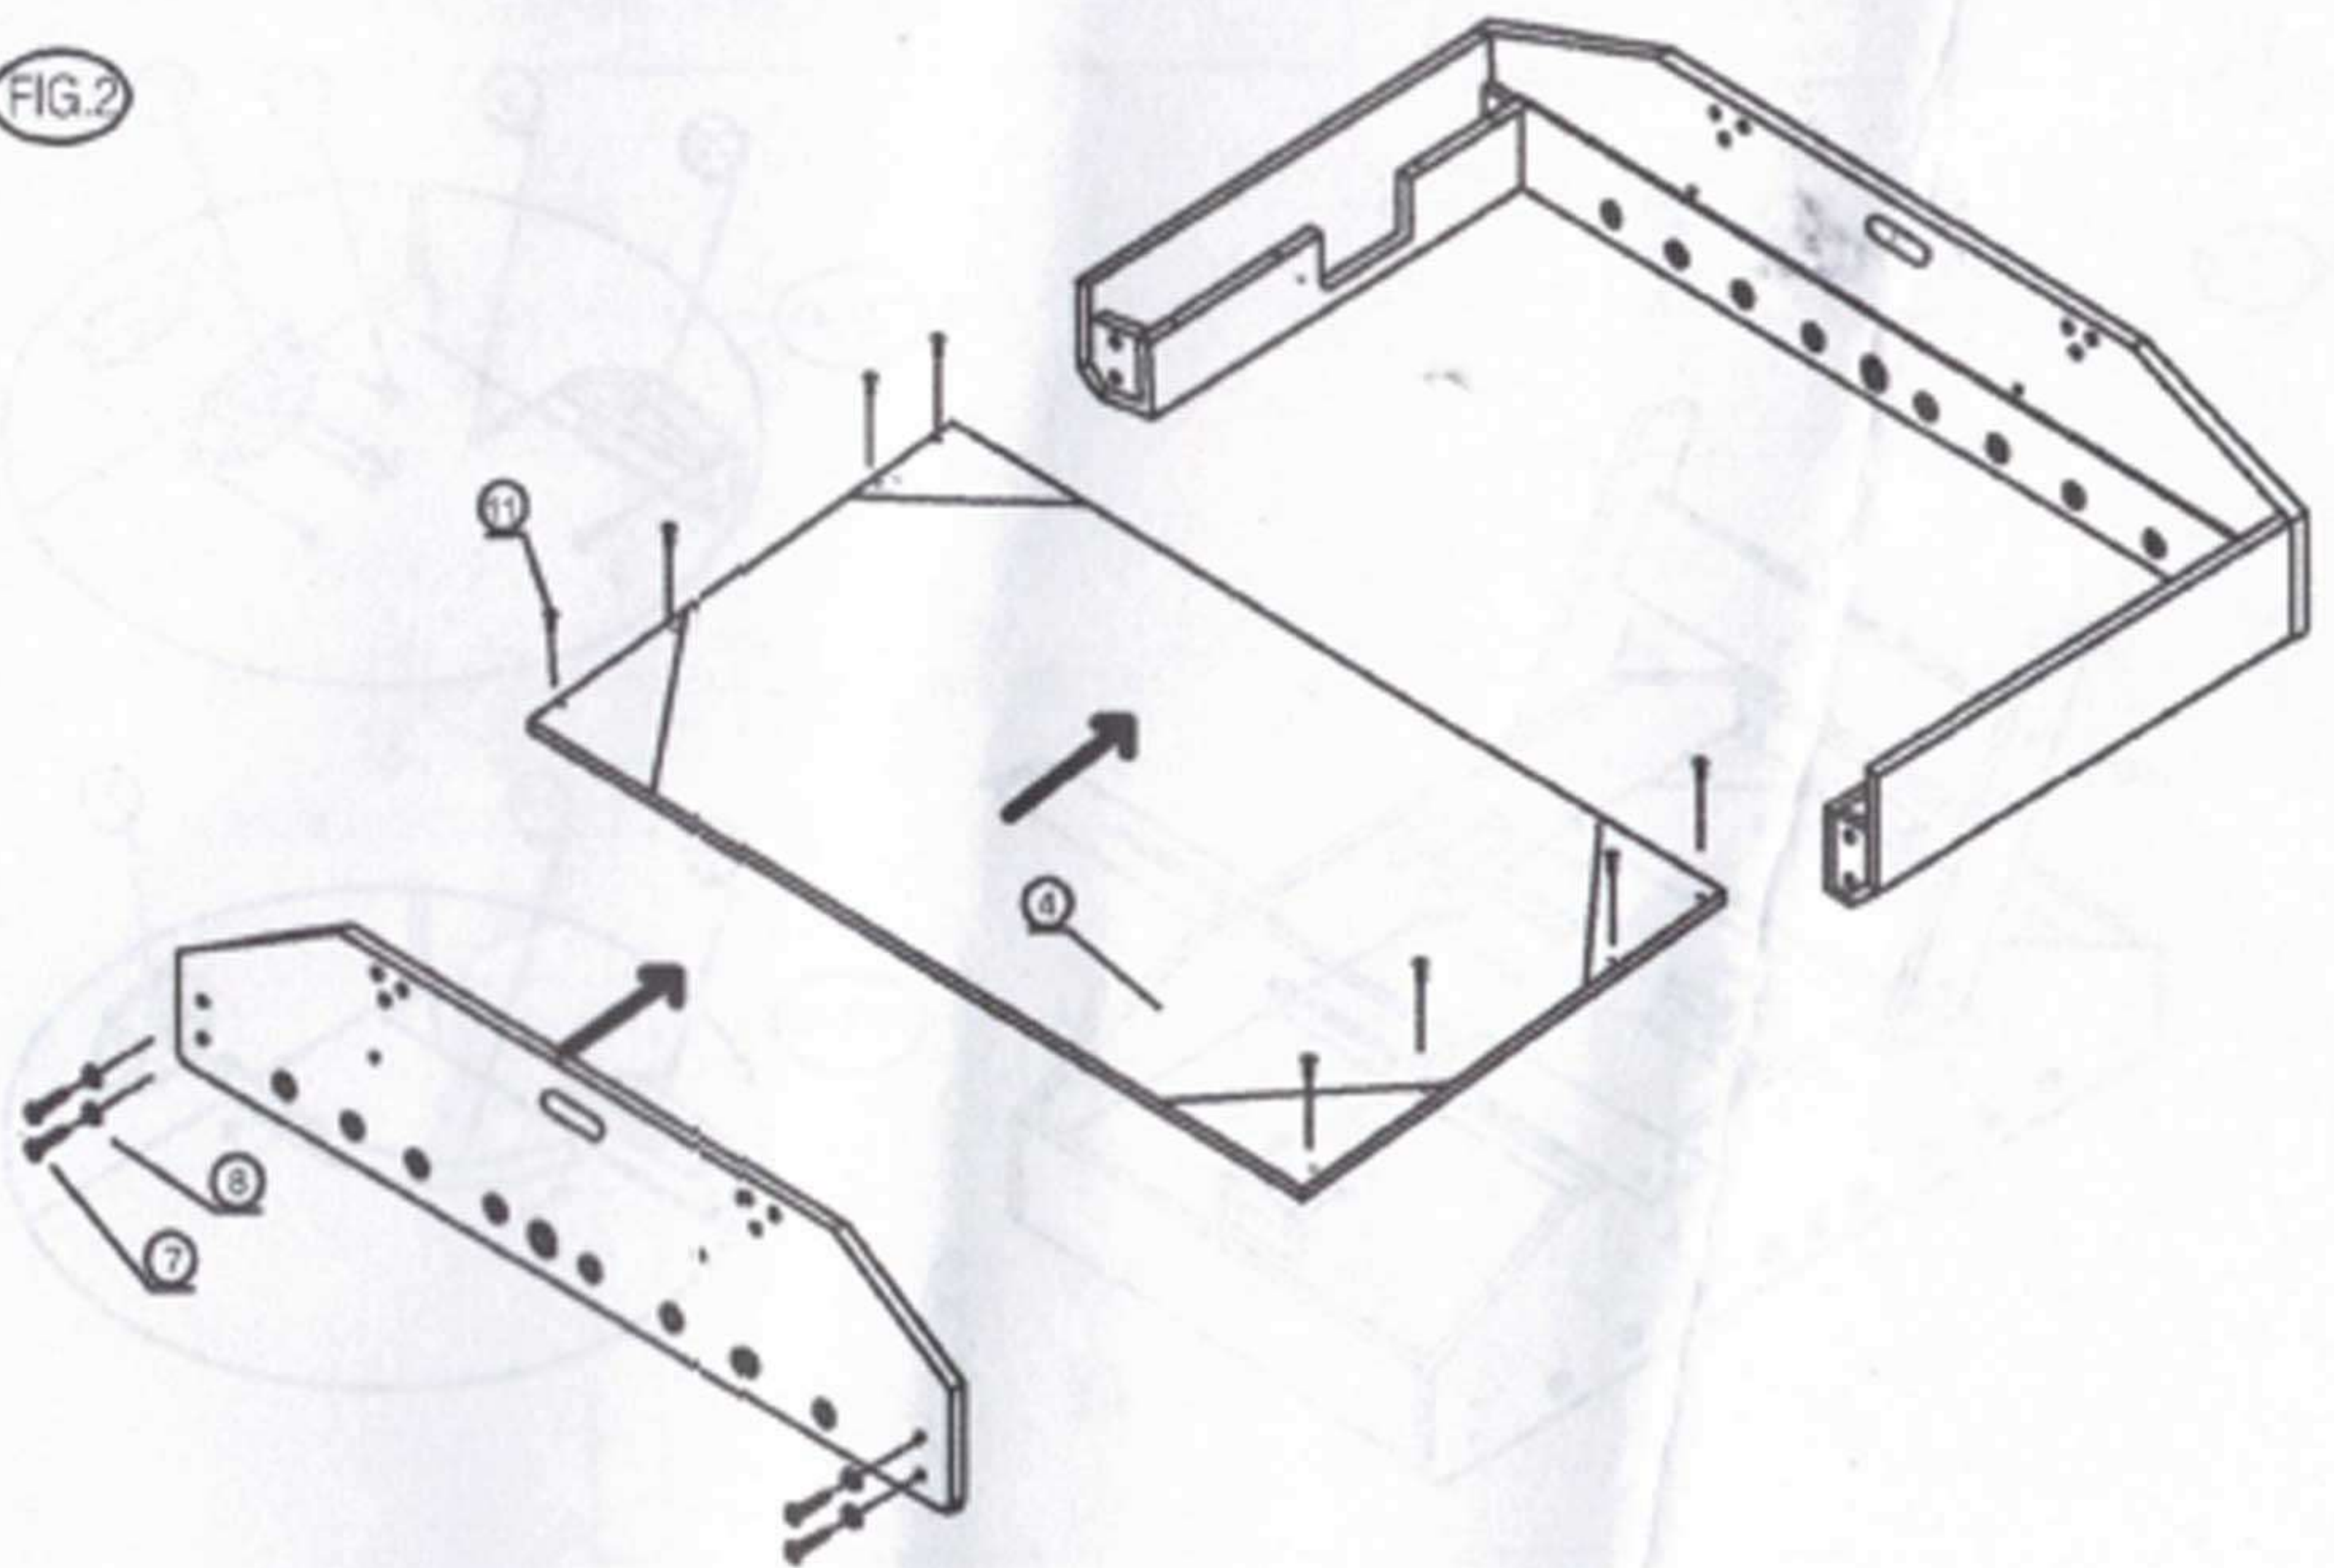

PARTS LIST					
1  SIDE BOARD 2EA	2  GOAL END BOARD 2EA	3  LEG PANEL 2EA	4  SOCCER PLAYFIELD 1EA	5  SUPPORT BRACES 2EA	6  LEG 4EA
7  6X55MM LEG BOLT 20EA	8  16X6.5MM WASHER 20EA	9  3.5 X 12MM WASHER HEAD SCREW 12 EA	10  3.5 X 50MM WASHER HEAD SCREW 12 EA.	11  3.5 X 28MM WASHER HEAD SCREW 8 EA	12  END CUP 8EA
13  SCORER 2EA	14  HAND GRIP 8EA	15  1&3 PLAYER ROD 4EA	16  2 PLAYER ROD 2EA	17  5 PLAYER ROD 2EA	18  END RING 4EA
19  PLAYER (WHITE) 11EA	20  PLAYER (BLUE) 11EA	21  4X25MM ROUND HEAD SCREW 26EA	22  NUT 26EA	23  SOCCER BALL 2EA	24  ALLEN WRENCH 1EA
25  RUBBER BUMPER 16EA	26  BALL ENTRY CUP 2EA	27  GOAL BOX 2EA	28  TUBE 2EA	29  BALL RETURN TRAY 2EA	30  3.5X14MM FLAT HEAD SCREW 6 EA

FIG.1

FIG.2

FIG. 3

FIG. 4

FIG. 4A

FIG. 4B

FIG 5

**CAUTION:** Two strong adults are recommended to flip the table as shown.  
 1. Grab the table on the ground.  
 2. Turn the table over.  
 3. Place it on all four feet at the same time on the ground.