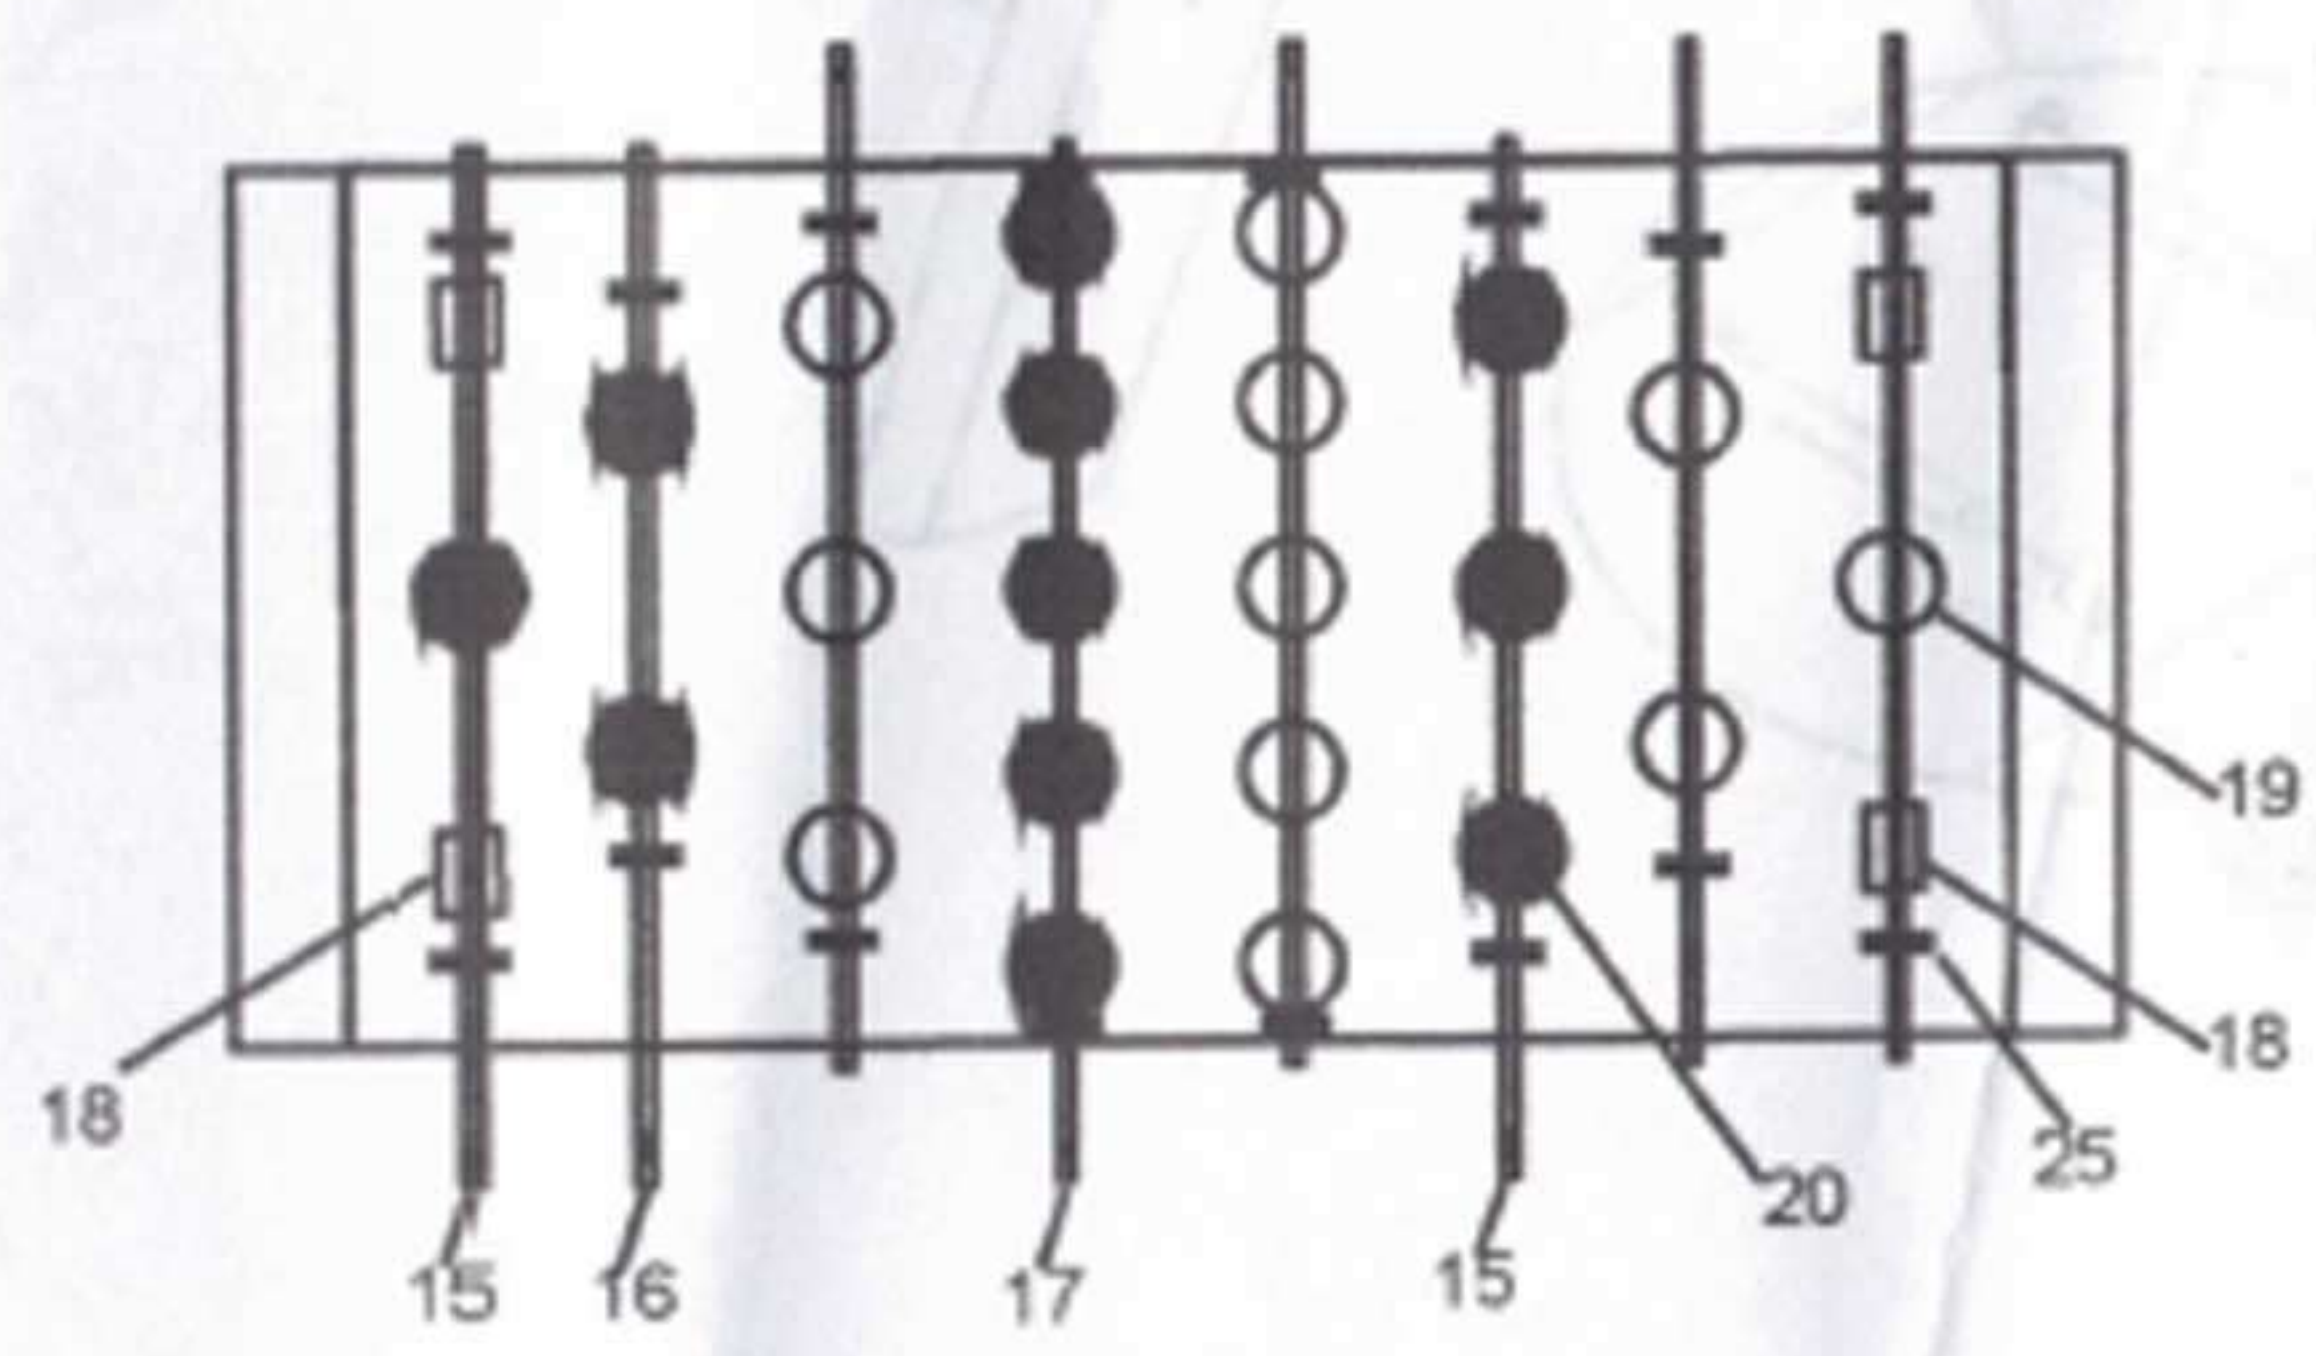

PARTS LIST					
1  SIDE BOARD 2EA	2  GOAL END BOARD 2EA	3  LEG PANEL 2EA	4  SOCCER PLAYFIELD 1EA	5  SUPPORT BRACES 2EA	6  LEG 4EA
7  6X55MM LEG BOLT 20EA	8  16X6.5MM WASHER 20EA	9  3.5 X 12MM WASHER HEAD SCREW 12 EA	10  3.5 X 50MM WASHER HEAD SCREW 12 EA.	11  3.5 X 28MM WASHER HEAD SCREW 8 EA	12  END CUP 8EA
13  SCORER 2EA	14  HAND GRIP 8EA	15  1&3 PLAYER ROD 4EA	16  2 PLAYER ROD 2EA	17  5 PLAYER ROD 2EA	18  END RING 4EA
19  PLAYER (WHITE) 11EA	20  PLAYER (BLUE) 11EA	21  4X25MM ROUND HEAD SCREW 26EA	22  NUT 26EA	23  SOCCER BALL 2EA	24  ALLEN WRENCH 1EA
25  RUBBER BUMPER 16EA	26  BALL ENTRY CUP 2EA	27  GOAL BOX 2EA	28  TUBE 2EA	29  BALL RETURN TRAY 2EA	30  3.5X14MM FLAT HEAD SCREW 6 EA

FIG.1

FIG.2

FIG. 3

FIG. 4

FIG. 4A

FIG. 4B

FIG 5

**CAUTION:** Two strong adults are recommended to flip the table as shown.  
 1. Grab the table on the ground.  
 2. Turn the table over.  
 3. Place it on all four feet at the same time on the ground.

FIG. 6

3 PLAYER ROD

5 PLAYER ROD

1 PLAYER ROD

2 PLAYER ROD

FIG. 7