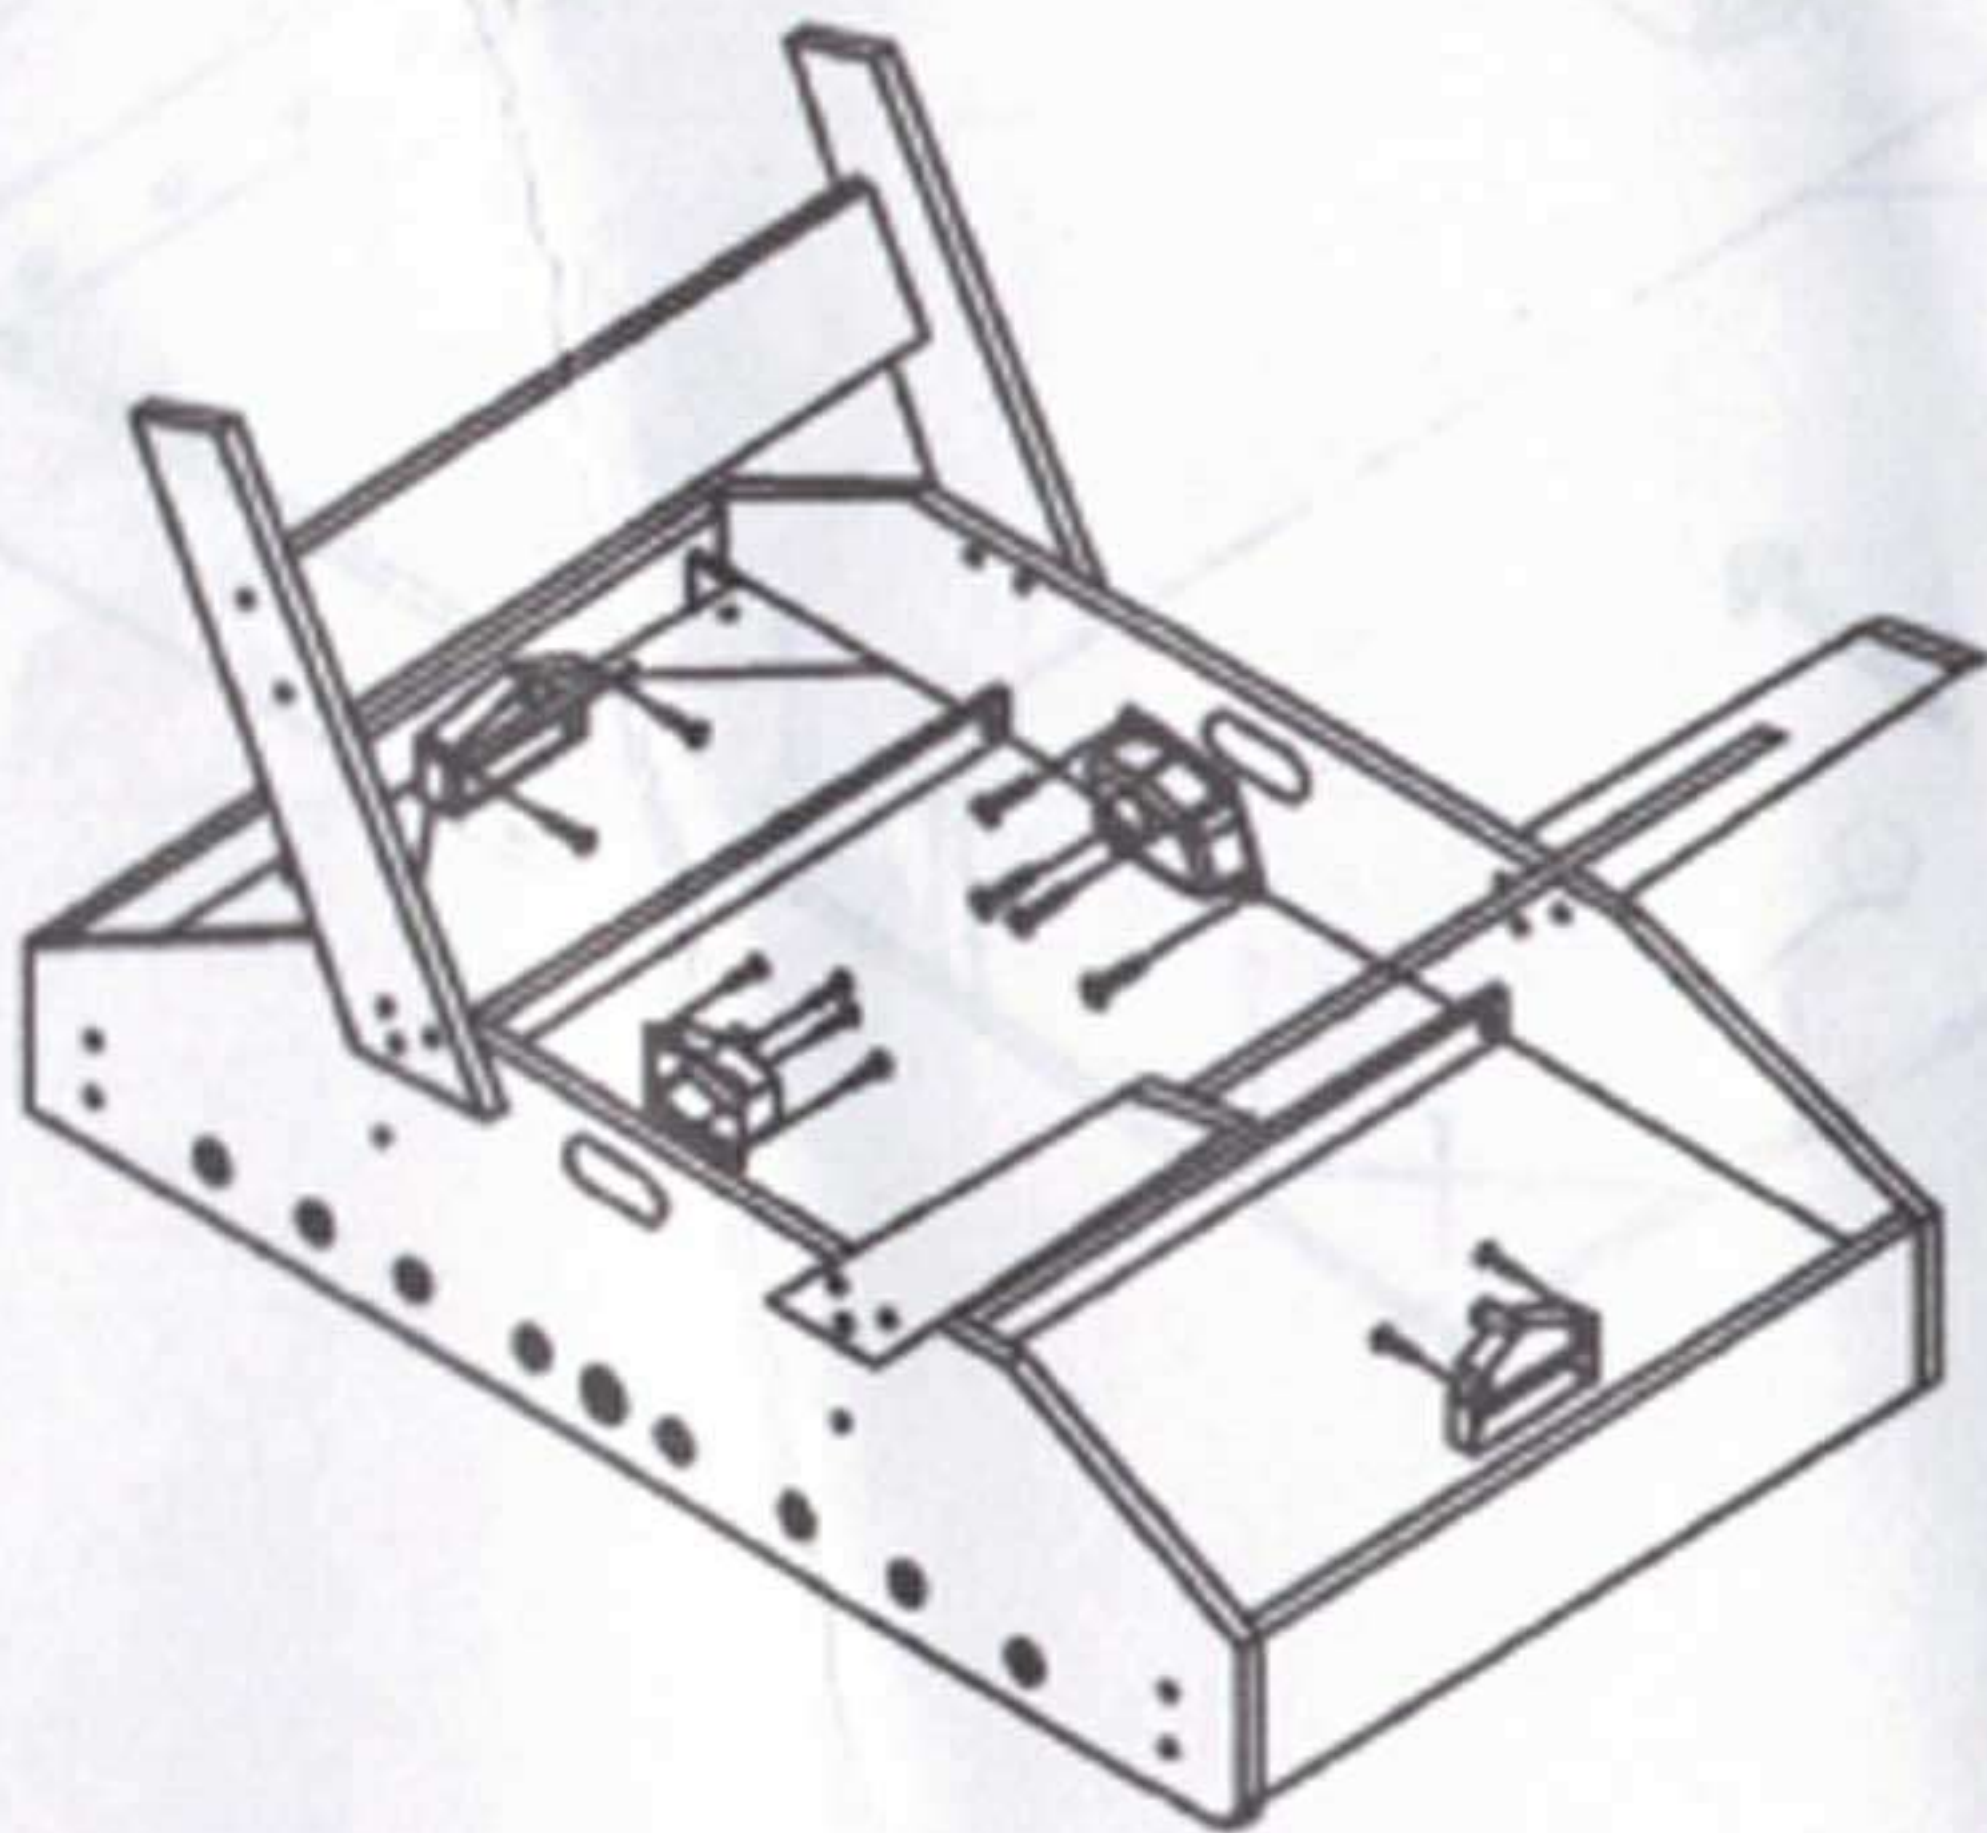

PARTS LIST					
1  SIDE BOARD 2EA	2  GOAL END BOARD 2EA	3  LEG PANEL 2EA	4  SOCCER PLAYFIELD 1EA	5  SUPPORT BRACES 2EA	6  LEG 4EA
7  6X55MM LEG BOLT 20EA	8  16X6.5MM WASHER 20EA	9  3.5 X 12MM WASHER HEAD SCREW 12 EA	10  3.5 X 50MM WASHER HEAD SCREW 12 EA.	11  3.5 X 28MM WASHER HEAD SCREW 8 EA	12  END CUP 8EA
13  SCORER 2EA	14  HAND GRIP 8EA	15  1&3 PLAYER ROD 4EA	16  2 PLAYER ROD 2EA	17  5 PLAYER ROD 2EA	18  END RING 4EA
19  PLAYER (WHITE) 11EA	20  PLAYER (BLUE) 11EA	21  4X25MM ROUND HEAD SCREW 26EA	22  NUT 26EA	23  SOCCER BALL 2EA	24  ALLEN WRENCH 1EA
25  RUBBER BUMPER 16EA	26  BALL ENTRY CUP 2EA	27  GOAL BOX 2EA	28  TUBE 2EA	29  BALL RETURN TRAY 2EA	30  3.5X14MM FLAT HEAD SCREW 6 EA

FIG.1

FIG.2

FIG. 3

FIG. 4

FIG. 4A

FIG. 4B

FIG 5

**CAUTION:** Two strong adults are recommended to flip the table as shown.  
 1. Grab the table on the ground.  
 2. Turn the table over.  
 3. Place it on all four feet at the same time on the ground.