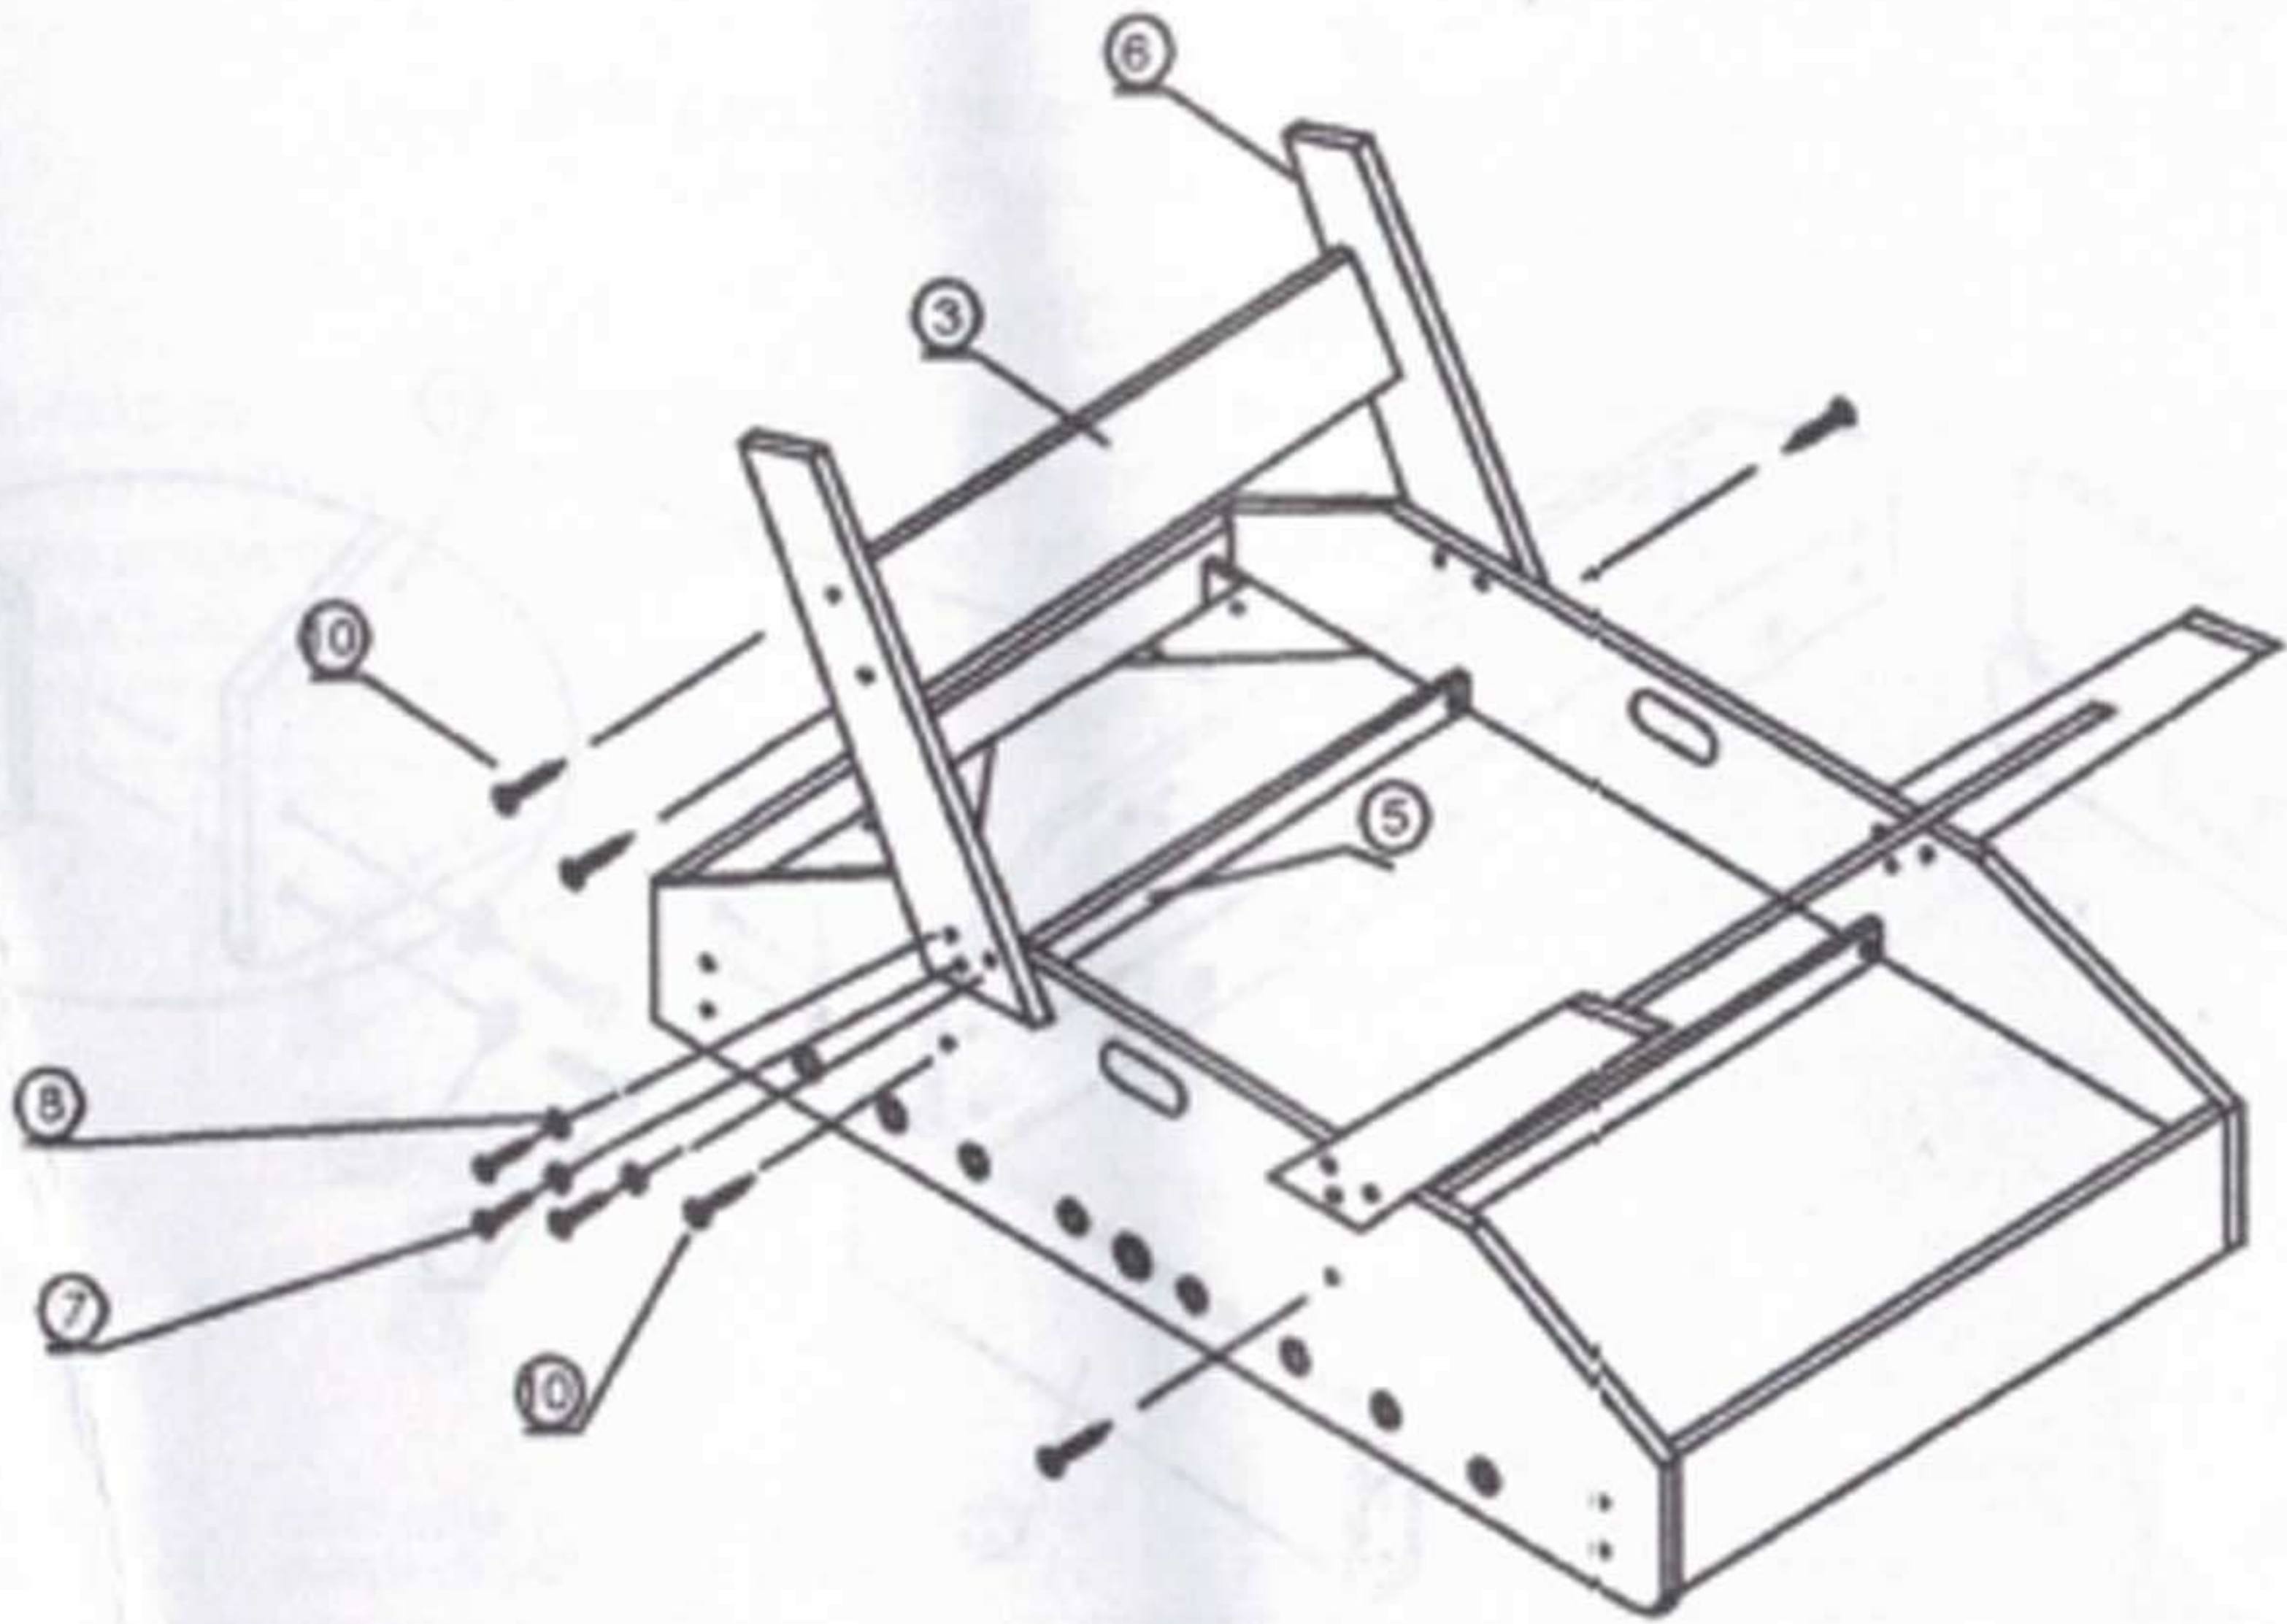

PARTS LIST					
1  SIDE BOARD 2EA	2  GOAL END BOARD 2EA	3  LEG PANEL 2EA	4  SOCCER PLAYFIELD 1EA	5  SUPPORT BRACES 2EA	6  LEG 4EA
7  6X55MM LEG BOLT 20EA	8  16X6.5MM WASHER 20EA	9  3.5 X 12MM WASHER HEAD SCREW 12 EA	10  3.5 X 50MM WASHER HEAD SCREW 12 EA.	11  3.5 X 28MM WASHER HEAD SCREW 8 EA	12  END CUP 8EA
13  SCORER 2EA	14  HAND GRIP 8EA	15  1&3 PLAYER ROD 4EA	16  2 PLAYER ROD 2EA	17  5 PLAYER ROD 2EA	18  END RING 4EA
19  PLAYER (WHITE) 11EA	20  PLAYER (BLUE) 11EA	21  4X25MM ROUND HEAD SCREW 26EA	22  NUT 26EA	23  SOCCER BALL 2EA	24  ALLEN WRENCH 1EA
25  RUBBER BUMPER 16EA	26  BALL ENTRY CUP 2EA	27  GOAL BOX 2EA	28  TUBE 2EA	29  BALL RETURN TRAY 2EA	30  3.5X14MM FLAT HEAD SCREW 6 EA

FIG.1

FIG.2

FIG. 3

FIG. 4

FIG. 4A

FIG. 4B

FIG 5

**CAUTION:** Two strong adults are recommended to flip the table as shown.  
 1. Grab the table on the ground.  
 2. Turn the table over.  
 3. Place it on all four feet at the same time on the ground.