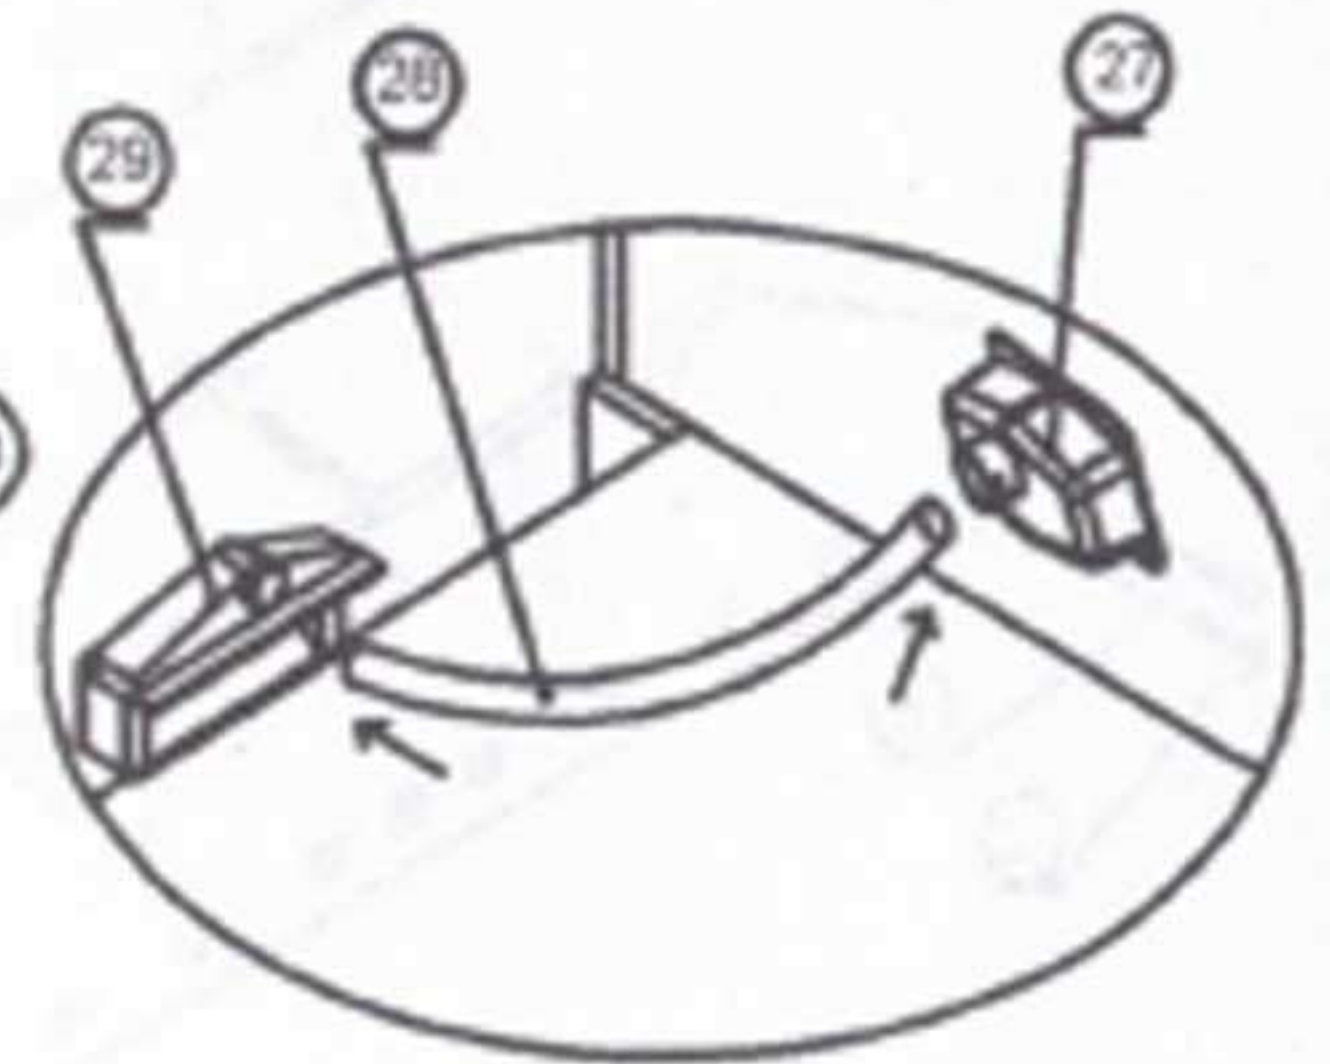

PARTS LIST					
1  SIDE BOARD 2EA	2  GOAL END BOARD 2EA	3  LEG PANEL 2EA	4  SOCCER PLAYFIELD 1EA	5  SUPPORT BRACES 2EA	6  LEG 4EA
7  6X55MM LEG BOLT 20EA	8  16X6.5MM WASHER 20EA	9  3.5 X 12MM WASHER HEAD SCREW 12 EA	10  3.5 X 50MM WASHER HEAD SCREW 12 EA.	11  3.5 X 28MM WASHER HEAD SCREW 8 EA	12  END CUP 8EA
13  SCORER 2EA	14  HAND GRIP 8EA	15  1&3 PLAYER ROD 4EA	16  2 PLAYER ROD 2EA	17  5 PLAYER ROD 2EA	18  END RING 4EA
19  PLAYER (WHITE) 11EA	20  PLAYER (BLUE) 11EA	21  4X25MM ROUND HEAD SCREW 26EA	22  NUT 26EA	23  SOCCER BALL 2EA	24  ALLEN WRENCH 1EA
25  RUBBER BUMPER 16EA	26  BALL ENTRY CUP 2EA	27  GOAL BOX 2EA	28  TUBE 2EA	29  BALL RETURN TRAY 2EA	30  3.5X14MM FLAT HEAD SCREW 6 EA

FIG.1

FIG.2

FIG. 3

FIG. 4

FIG. 4A

FIG. 4B

FIG 5

**CAUTION:** Two strong adults are recommended to flip the table as shown.  
 1. Grab the table on the ground.  
 2. Turn the table over.  
 3. Place it on all four feet at the same time on the ground.