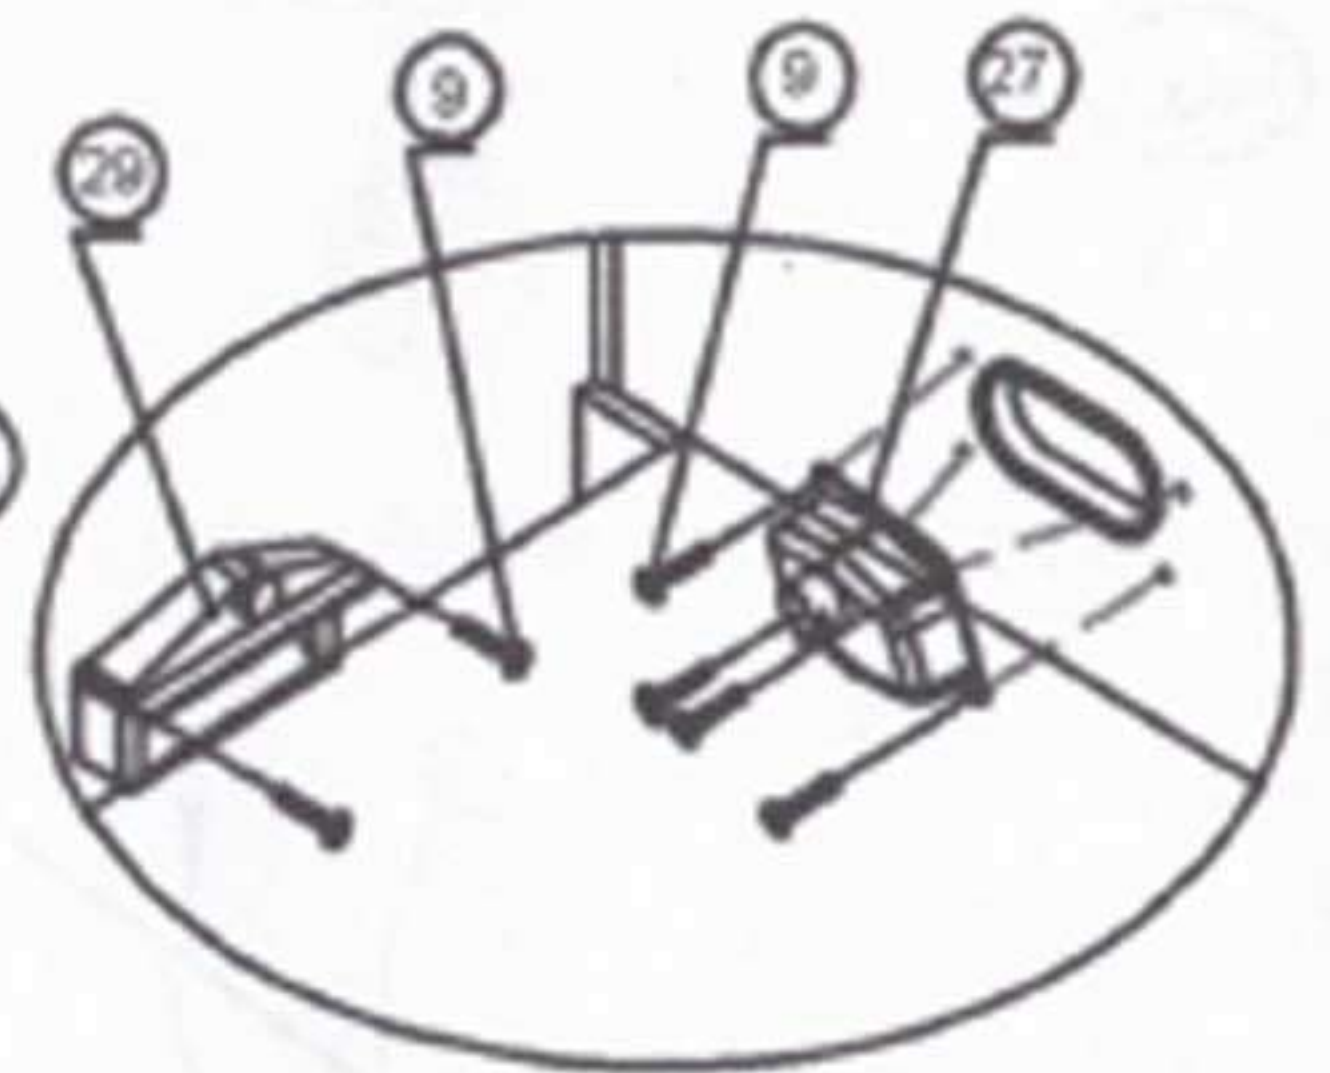

PARTS LIST					
1  SIDE BOARD 2EA	2  GOAL END BOARD 2EA	3  LEG PANEL 2EA	4  SOCCER PLAYFIELD 1EA	5  SUPPORT BRACES 2EA	6  LEG 4EA
7  6X55MM LEG BOLT 20EA	8  16X6.5MM WASHER 20EA	9  3.5 X 12MM WASHER HEAD SCREW 12 EA	10  3.5 X 50MM WASHER HEAD SCREW 12 EA.	11  3.5 X 28MM WASHER HEAD SCREW 8 EA	12  END CUP 8EA
13  SCORER 2EA	14  HAND GRIP 8EA	15  1&3 PLAYER ROD 4EA	16  2 PLAYER ROD 2EA	17  5 PLAYER ROD 2EA	18  END RING 4EA
19  PLAYER (WHITE) 11EA	20  PLAYER (BLUE) 11EA	21  4X25MM ROUND HEAD SCREW 26EA	22  NUT 26EA	23  SOCCER BALL 2EA	24  ALLEN WRENCH 1EA
25  RUBBER BUMPER 16EA	26  BALL ENTRY CUP 2EA	27  GOAL BOX 2EA	28  TUBE 2EA	29  BALL RETURN TRAY 2EA	30  3.5X14MM FLAT HEAD SCREW 6 EA

FIG.1

FIG.2

FIG. 3

FIG. 4

FIG. 4A

FIG. 4B

FIG 5

**CAUTION:** Two strong adults are recommended to flip the table as shown.  
 1. Grab the table on the ground.  
 2. Turn the table over.  
 3. Place it on all four feet at the same time on the ground.

FIG. 6

3 PLAYER ROD

5 PLAYER ROD

1 PLAYER ROD

2 PLAYER ROD

FIG. 7