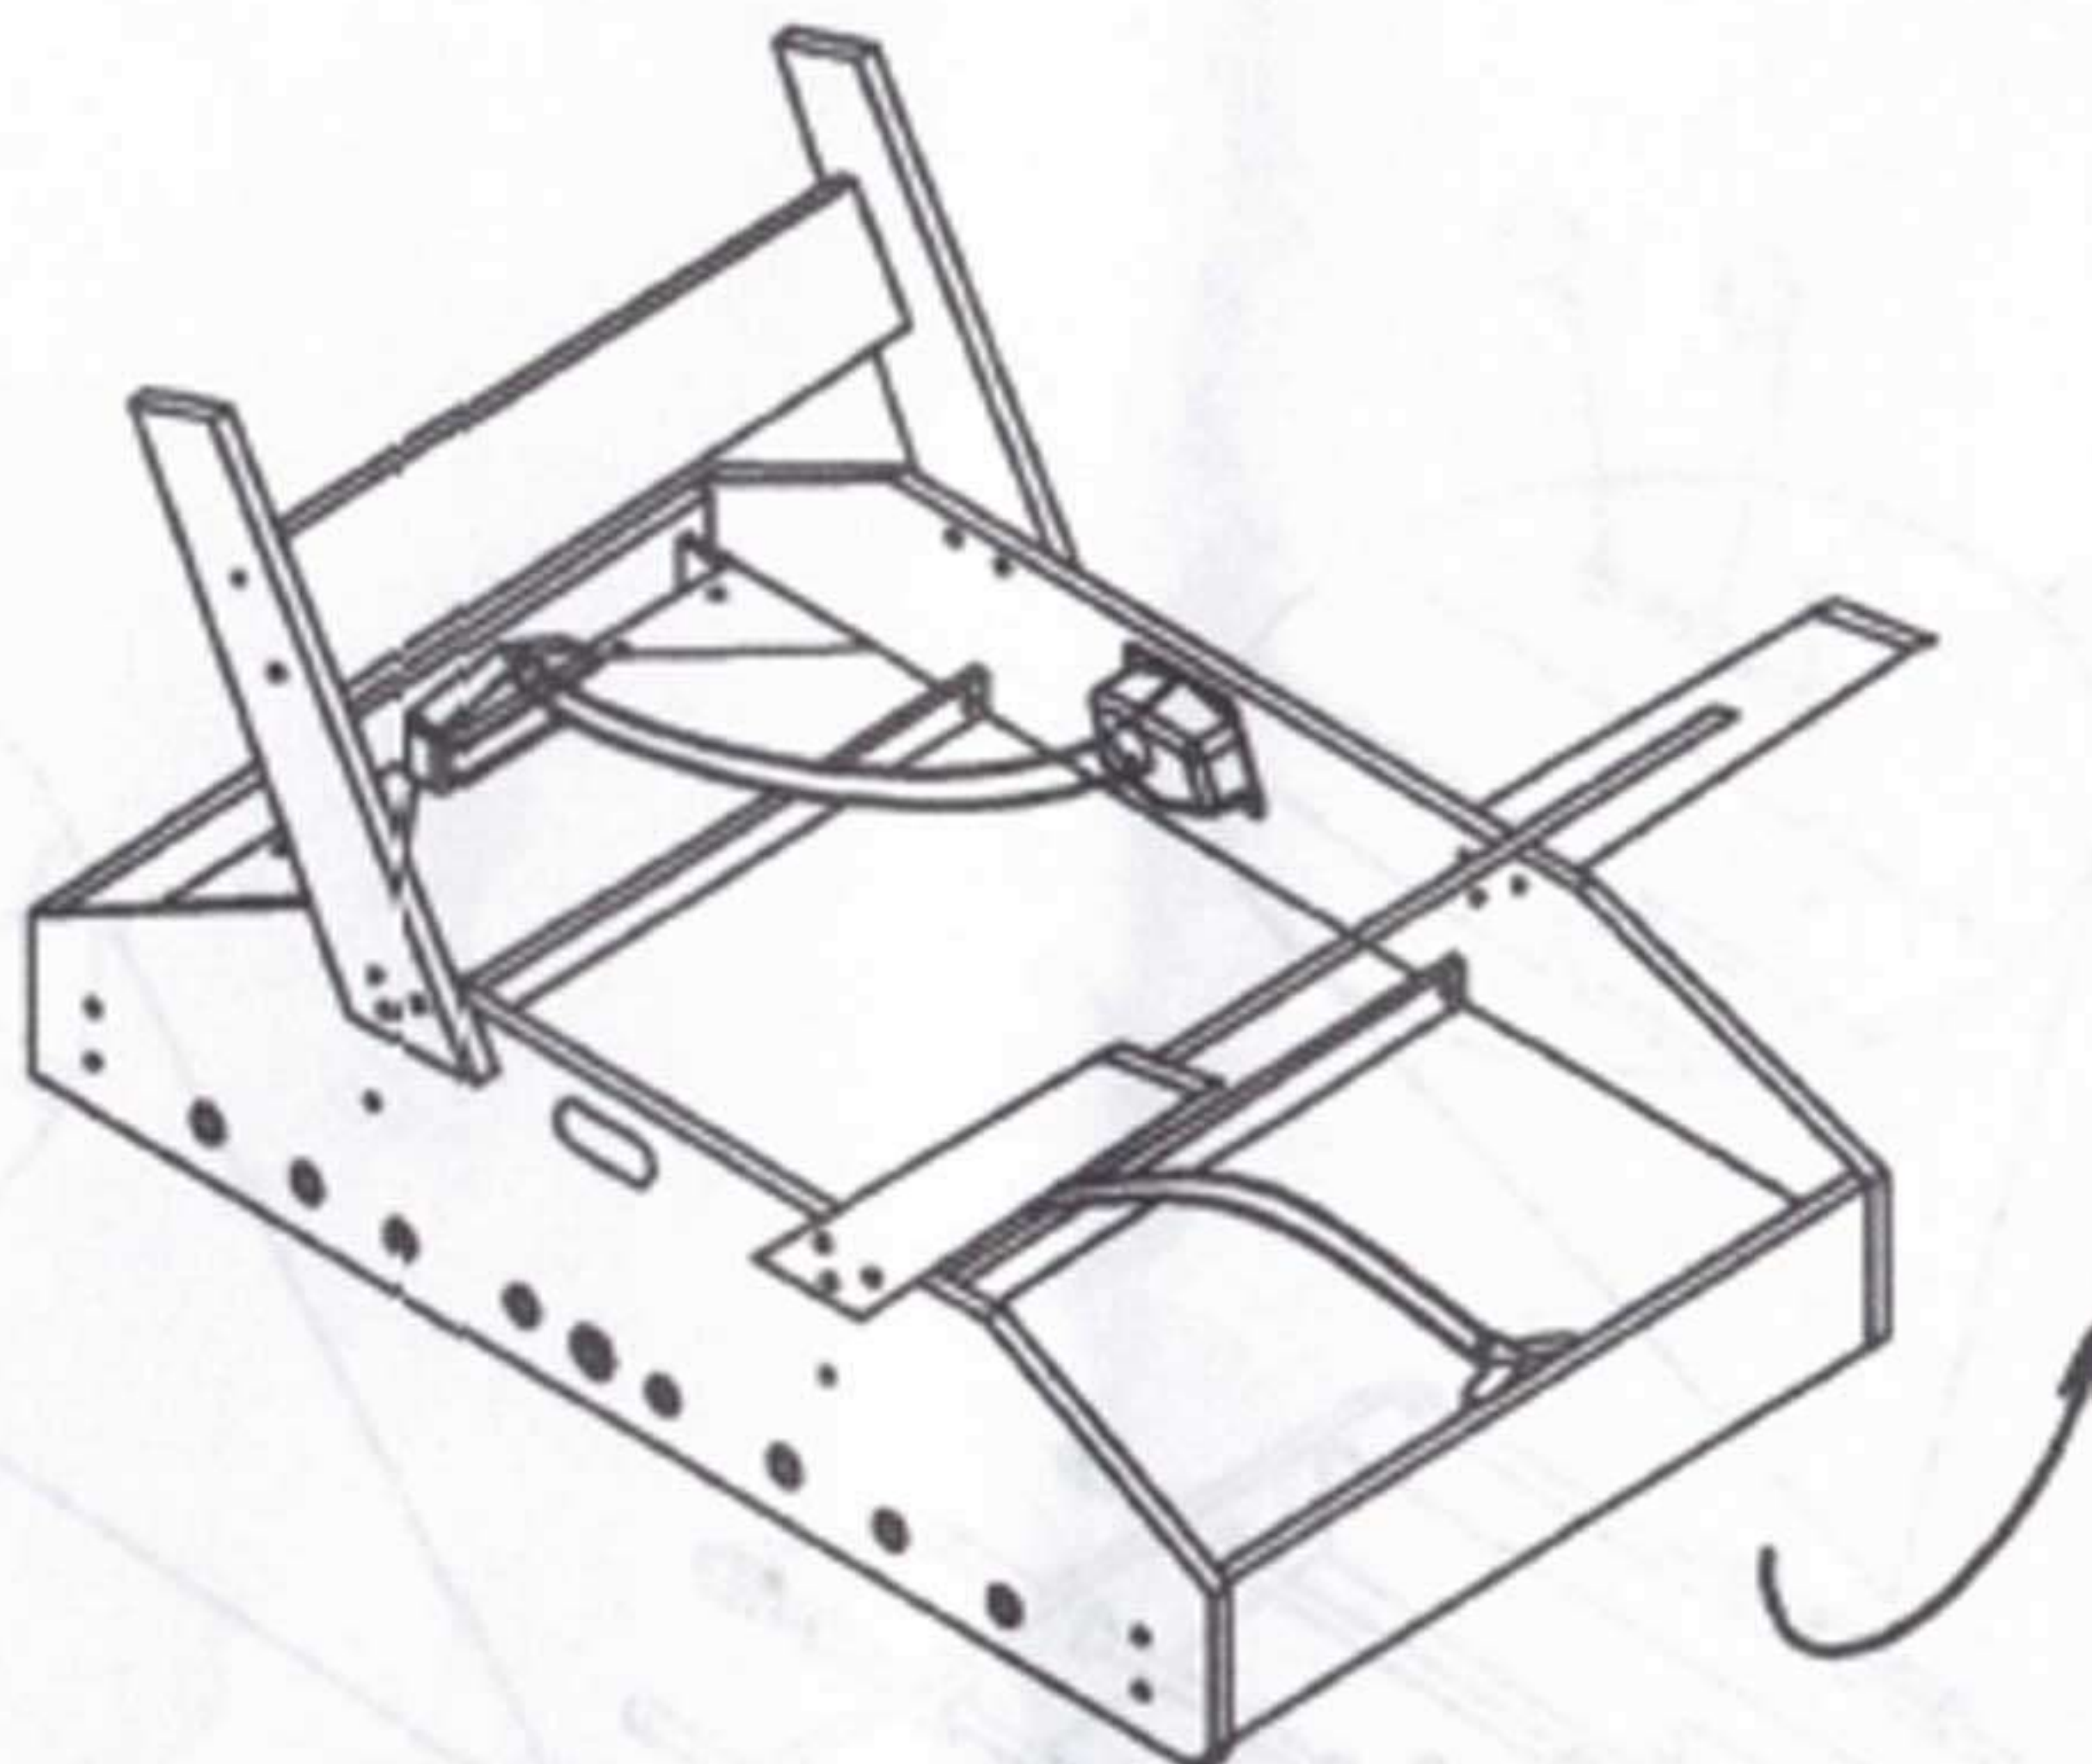

PARTS LIST					
1  SIDE BOARD 2EA	2  GOAL END BOARD 2EA	3  LEG PANEL 2EA	4  SOCCER PLAYFIELD 1EA	5  SUPPORT BRACES 2EA	6  LEG 4EA
7  6X55MM LEG BOLT 20EA	8  16X6.5MM WASHER 20EA	9  3.5 X 12MM WASHER HEAD SCREW 12 EA	10  3.5 X 50MM WASHER HEAD SCREW 12 EA.	11  3.5 X 28MM WASHER HEAD SCREW 8 EA	12  END CUP 8EA
13  SCORER 2EA	14  HAND GRIP 8EA	15  1&3 PLAYER ROD 4EA	16  2 PLAYER ROD 2EA	17  5 PLAYER ROD 2EA	18  END RING 4EA
19  PLAYER (WHITE) 11EA	20  PLAYER (BLUE) 11EA	21  4X25MM ROUND HEAD SCREW 26EA	22  NUT 26EA	23  SOCCER BALL 2EA	24  ALLEN WRENCH 1EA
25  RUBBER BUMPER 16EA	26  BALL ENTRY CUP 2EA	27  GOAL BOX 2EA	28  TUBE 2EA	29  BALL RETURN TRAY 2EA	30  3.5X14MM FLAT HEAD SCREW 6 EA

FIG.1

FIG.2

FIG. 3

FIG. 4

FIG. 4A

FIG. 4B

FIG 5

**CAUTION:** Two strong adults are recommended to flip the table as shown.  
 1. Grab the table on the ground.  
 2. Turn the table over.  
 3. Place it on all four feet at the same time on the ground.