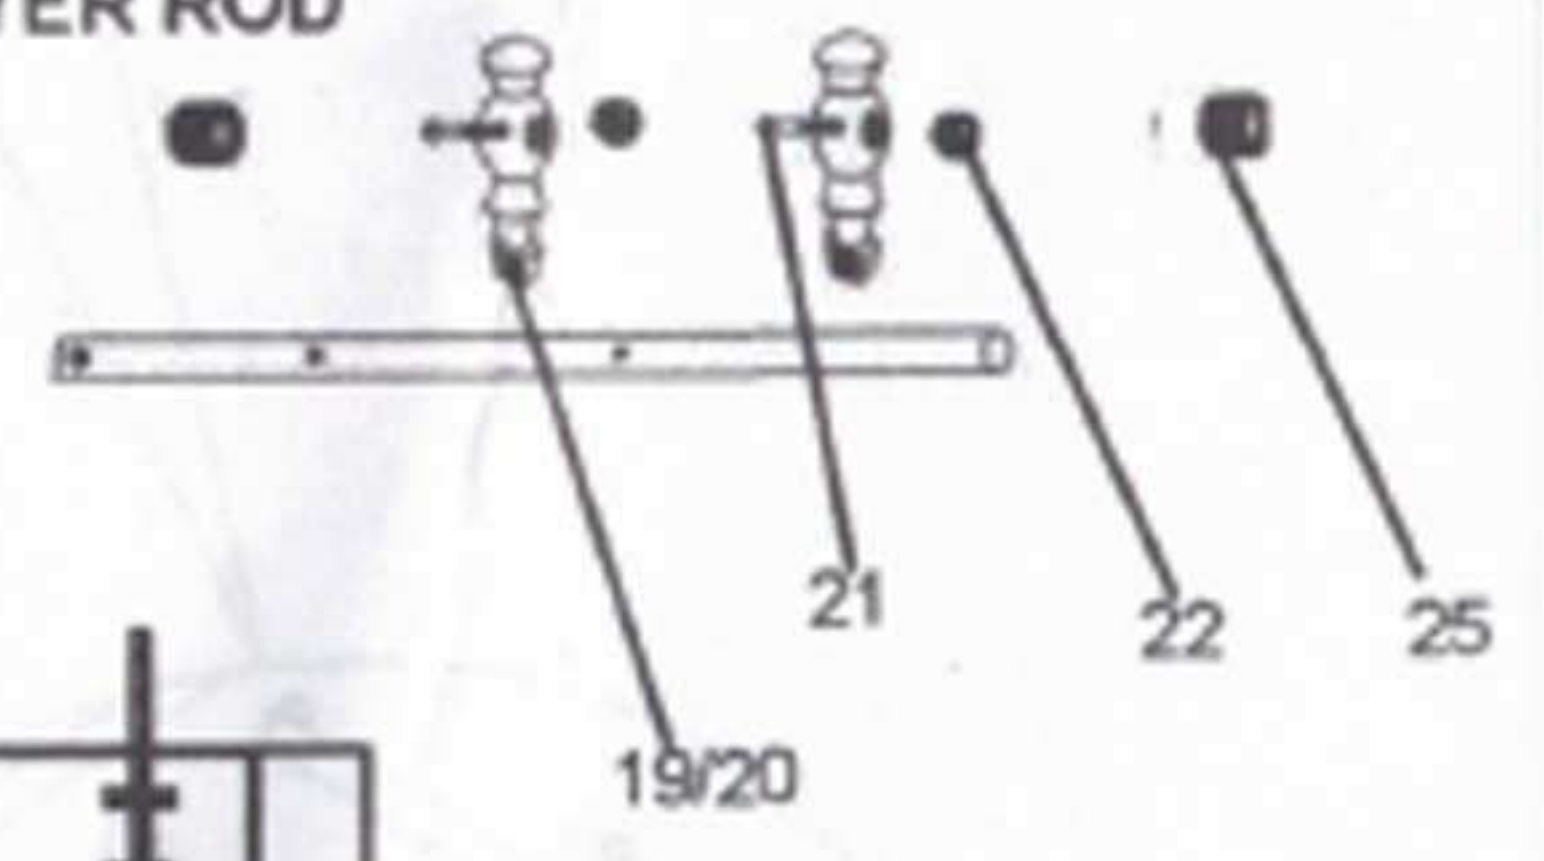

PARTS LIST					
1  SIDE BOARD 2EA	2  GOAL END BOARD 2EA	3  LEG PANEL 2EA	4  SOCCER PLAYFIELD 1EA	5  SUPPORT BRACES 2EA	6  LEG 4EA
7  6X55MM LEG BOLT 20EA	8  16X6.5MM WASHER 20EA	9  3.5 X 12MM WASHER HEAD SCREW 12 EA	10  3.5 X 50MM WASHER HEAD SCREW 12 EA.	11  3.5 X 28MM WASHER HEAD SCREW 8 EA	12  END CUP 8EA
13  SCORER 2EA	14  HAND GRIP 8EA	15  1&3 PLAYER ROD 4EA	16  2 PLAYER ROD 2EA	17  5 PLAYER ROD 2EA	18  END RING 4EA
19  PLAYER (WHITE) 11EA	20  PLAYER (BLUE) 11EA	21  4X25MM ROUND HEAD SCREW 26EA	22  NUT 26EA	23  SOCCER BALL 2EA	24  ALLEN WRENCH 1EA
25  RUBBER BUMPER 16EA	26  BALL ENTRY CUP 2EA	27  GOAL BOX 2EA	28  TUBE 2EA	29  BALL RETURN TRAY 2EA	30  3.5X14MM FLAT HEAD SCREW 6 EA

FIG.1

FIG.2

FIG. 3

FIG. 4

FIG. 4A

FIG. 4B

FIG 5

**CAUTION:** Two strong adults are recommended to flip the table as shown.  
 1. Grab the table on the ground.  
 2. Turn the table over.  
 3. Place it on all four feet at the same time on the ground.

FIG. 6

3 PLAYER ROD

5 PLAYER ROD

1 PLAYER ROD

2 PLAYER ROD

FIG. 7