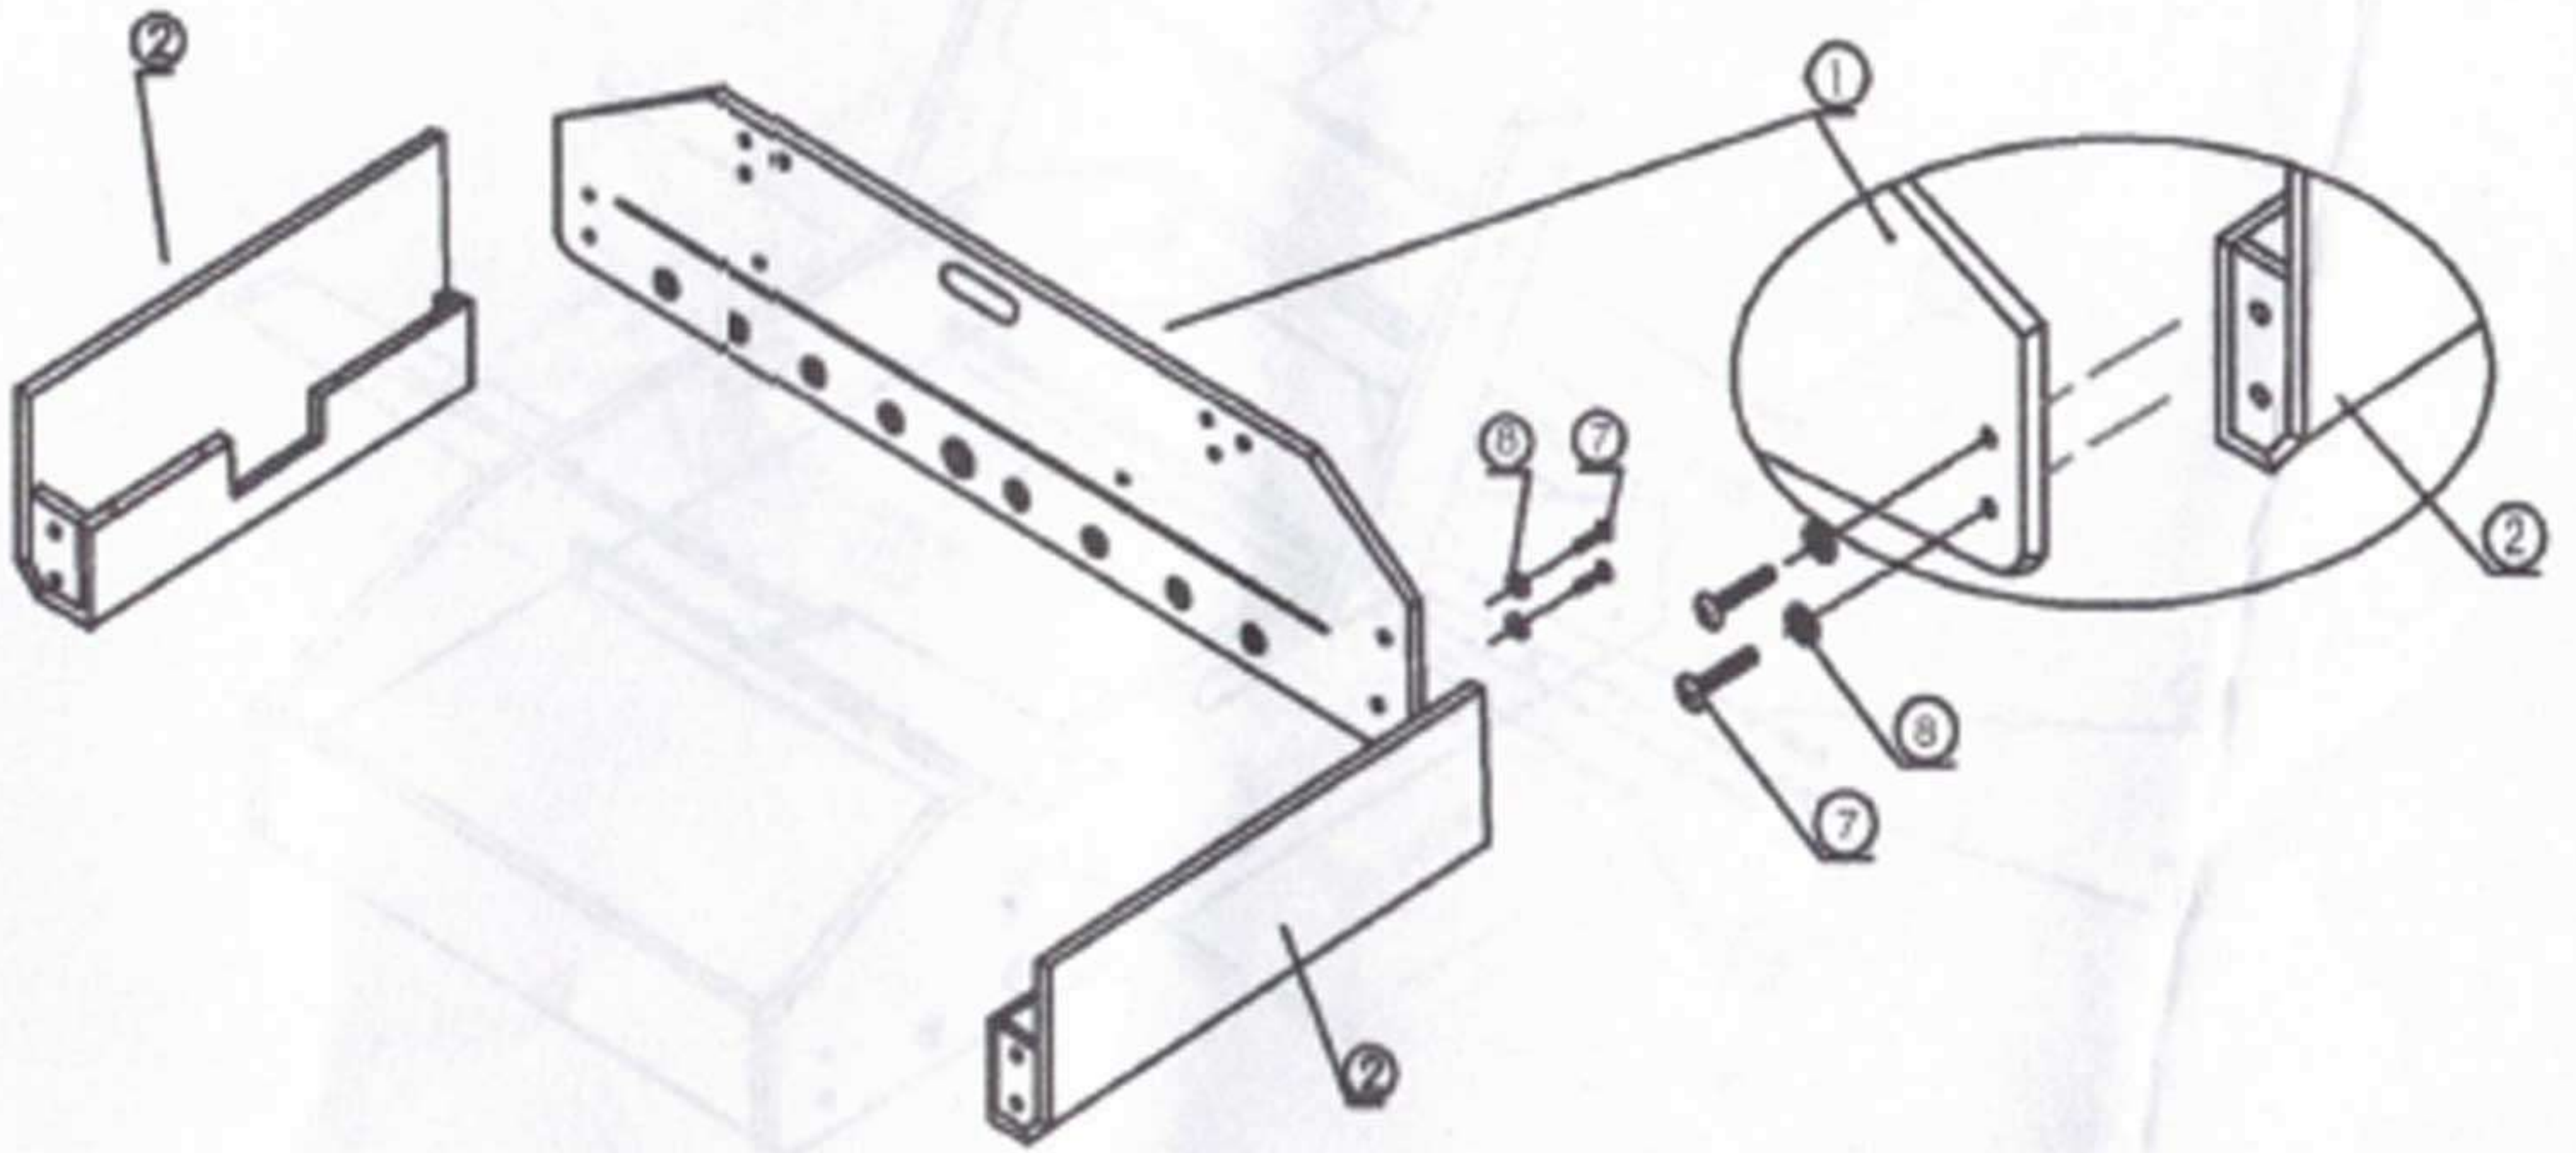

PARTS LIST					
1  SIDE BOARD 2EA	2  GOAL END BOARD 2EA	3  LEG PANEL 2EA	4  SOCCER PLAYFIELD 1EA	5  SUPPORT BRACES 2EA	6  LEG 4EA
7  6X55MM LEG BOLT 20EA	8  16X6.5MM WASHER 20EA	9  3.5 X 12MM WASHER HEAD SCREW 12 EA	10  3.5 X 50MM WASHER HEAD SCREW 12 EA.	11  3.5 X 28MM WASHER HEAD SCREW 8 EA	12  END CUP 8EA
13  SCORER 2EA	14  HAND GRIP 8EA	15  1&3 PLAYER ROD 4EA	16  2 PLAYER ROD 2EA	17  5 PLAYER ROD 2EA	18  END RING 4EA
19  PLAYER (WHITE) 11EA	20  PLAYER (BLUE) 11EA	21  4X25MM ROUND HEAD SCREW 26EA	22  NUT 26EA	23  SOCCER BALL 2EA	24  ALLEN WRENCH 1EA
25  RUBBER BUMPER 16EA	26  BALL ENTRY CUP 2EA	27  GOAL BOX 2EA	28  TUBE 2EA	29  BALL RETURN TRAY 2EA	30  3.5X14MM FLAT HEAD SCREW 6 EA

FIG.1

FIG.2

FIG. 3

FIG. 4

FIG. 4A

FIG. 4B

FIG 5

**CAUTION:** Two strong adults are recommended to flip the table as shown.  
 1. Grab the table on the ground.  
 2. Turn the table over.  
 3. Place it on all four feet at the same time on the ground.